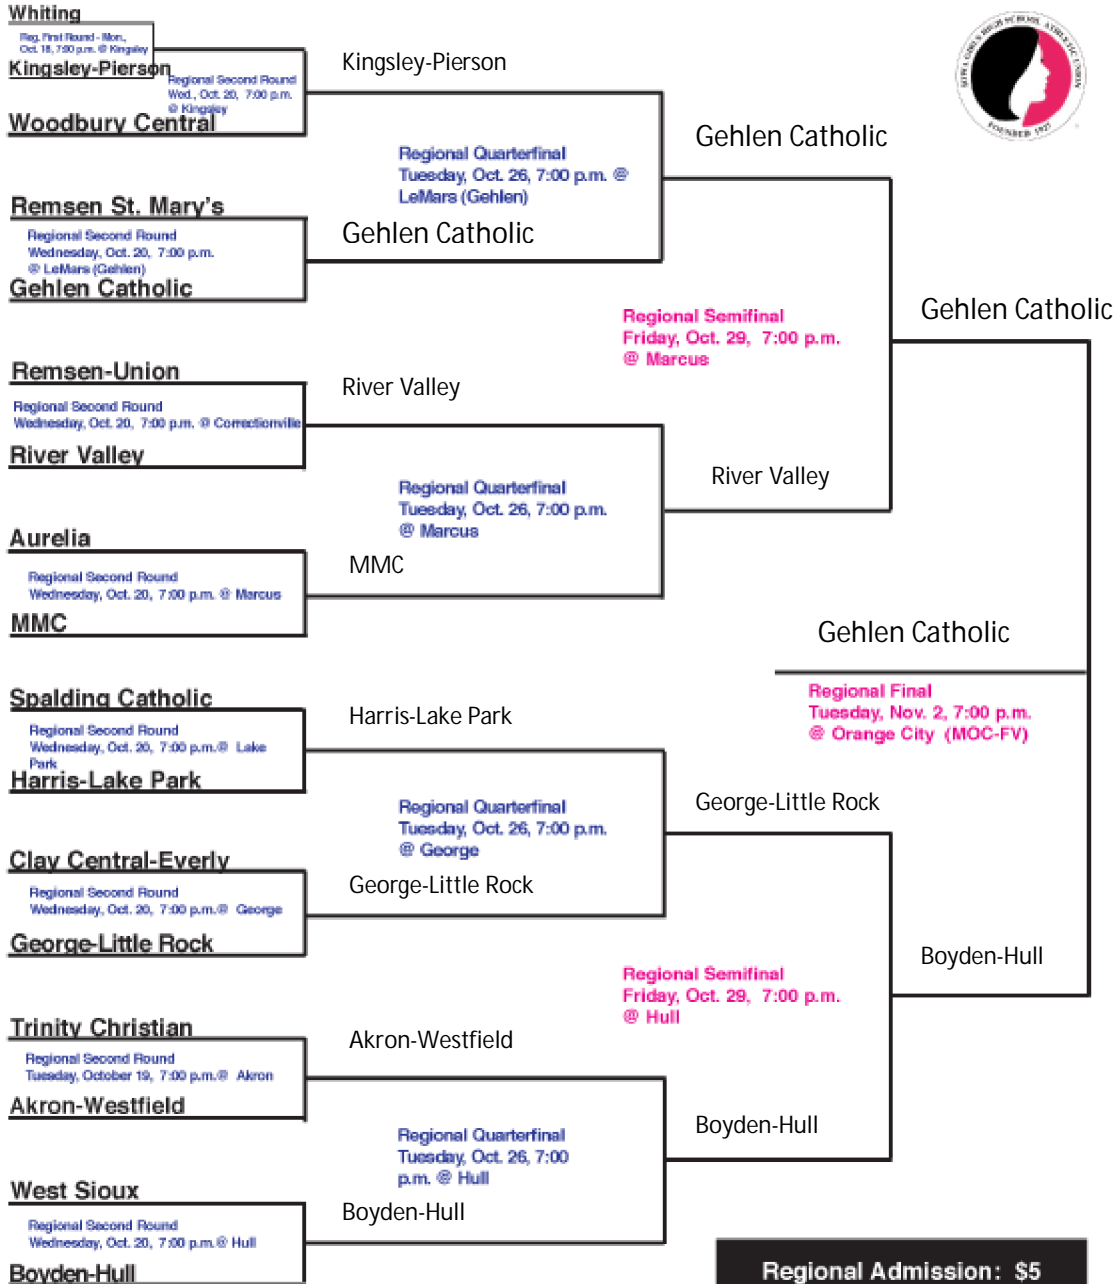

War Eagle All-Conference Volleyball Teams – 2010

Records	Conference	Overall
1. Unity Christian	10-0	29-7
2. Hinton	9-1	19-8
3. Gehlen Catholic	7-2	28-7
4. Akron- Westfield	6-4	13-8
5. Remsen-Union	5-5	14-11
Marcus-Meriden-Cleghorn	5-5	11-13
South O'Brien	5-5	9-13
8. Remsen St. Mary's	4-6	7-18
9. West Sioux	2-7	5-19
10. Spalding Catholic	1-9	5-20
11. Hartley-Melvin-Sanborn	0-10	0-23

1st Team All-Conference

*Katelyn Schuller	Sr.	Unity Christian	*denotes unanimous selection
*Ashton Moody	Sr.	Hinton	
*Amber Timmins	Jr.	Gehlen Catholic	
Caroline Renders	Sr.	Unity Christian	
Steph Rohe	Jr.	Gehlen Catholic	
Sarah Parkinson	Sr.	Akron-Westfield	
Kasey Rueter	Fr.	Hinton	
Alexa Altena	Sr.	Unity Christian	
Erica Dreckman	Jr.	Marcus-Meriden-Cleghorn	
Emma Krier	Sr.	Remsen St. Mary's	

2nd Team All-Conference

Jasmyn Calkhoven	Sr.	Unity Christian
Erica Van Holland	Sr.	Hinton
Kenzie Kellen	Jr.	Gehlen Catholic
Tasha Johnson	Sr.	Akron- Westfield
Shawnww Miller	Sr.	Hinton
Kaitlyn Langel	So.	Gehlen Catholic
Kayla Foresman	Jr.	Marcus-Meriden-Cleghorn
Brittney Sudtelgte	So.	Remsen-Union
Kelsey Proehl	So.	South O'Brien
Carissa Anderson	So.	West Sioux

Honorable Mention

Autumn Plum	So.	Unity Christian
Elizabeth Kiel	So.	Unity Christian
Mallory Thoreson	Sr.	Hinton
Sadie Schuck	So.	Hinton
Becca Vonnahme	Jr.	Gehlen Catholic
Caitlin Heyl	Sr.	Akron- Westfield
Jalyn Doeden	Jr.	Marcus-Meriden-Cleghorn
Mary Jo Galles	Jr.	Remsen-Union
Casie Rehder	Jr.	South O'Brien
Brielle Biezuns	Sr.	Remsen St. Mary's
Amber Mace	Sr.	West Sioux
Jenn Hansen	Sr.	Spalding Catholic
Stephanie Hinkey	Jr.	Hartley-Melvin-Sanborn

2010 Class 1A Regional Volleyball - Region 1

Monday, Oct. 18; Wednesday, Oct. 20; Tuesday, Oct. 26;

Friday, Oct. 29; Tuesday, Nov. 2