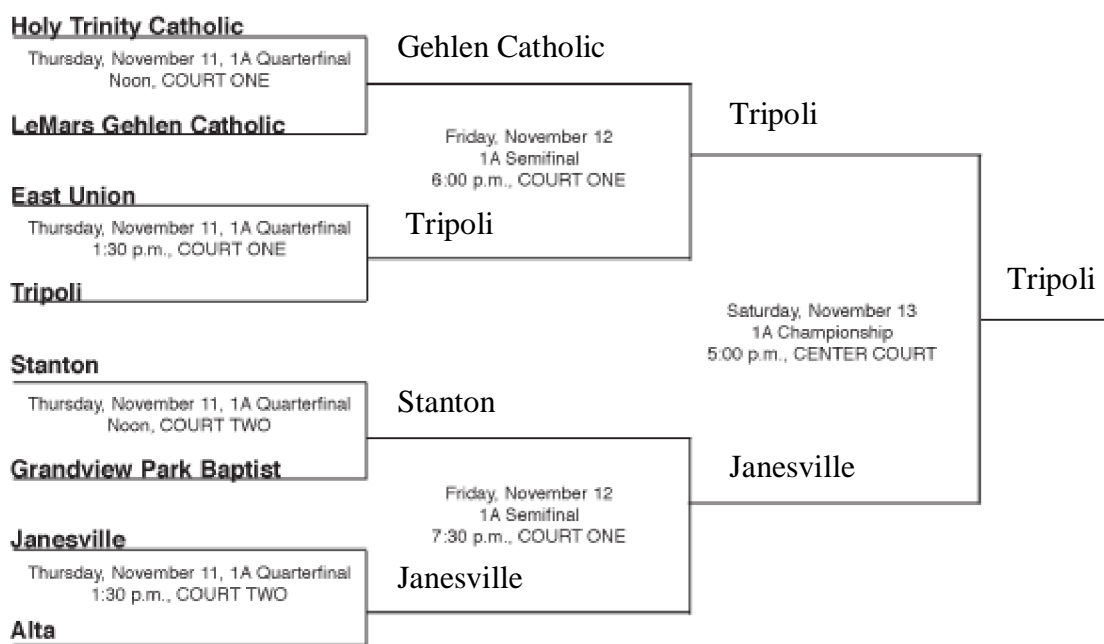

Class 1A Region #1 Champions

2010 CLASS 1A STATE VOLLEYBALL BRACKET

2010 CLASS 2A STATE VOLLEYBALL BRACKET

2010 CLASS 3A STATE VOLLEYBALL BRACKET

2010 CLASS 4A STATE VOLLEYBALL BRACKET

2010 State Volleyball Tournament – Gehlen Catholic Results