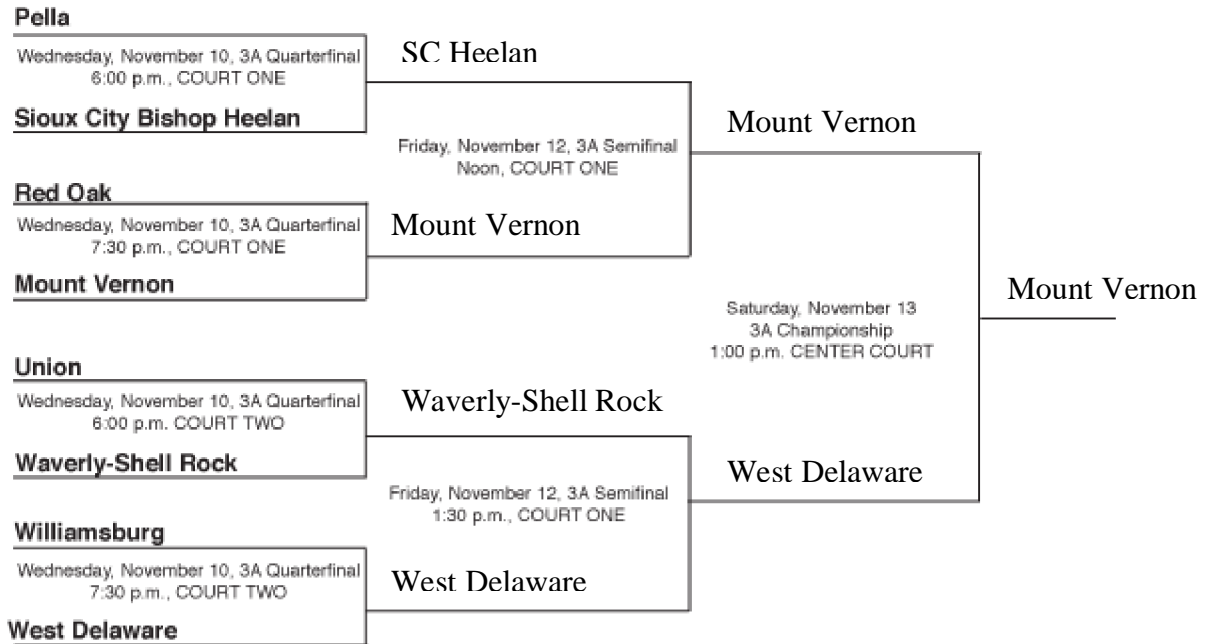

Class 1A Region #1 Champions

2010 CLASS 1A STATE VOLLEYBALL BRACKET

2010 CLASS 2A STATE VOLLEYBALL BRACKET

2010 CLASS 3A STATE VOLLEYBALL BRACKET

2010 CLASS 4A STATE VOLLEYBALL BRACKET

2010 State Volleyball Tournament – Gehlen Catholic Results